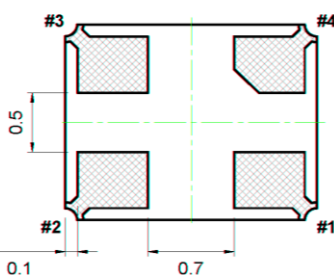

# SMD MHz Quartz Crystal Resonator 9S-Series (2016)

	°C	
	°C	

Visit website