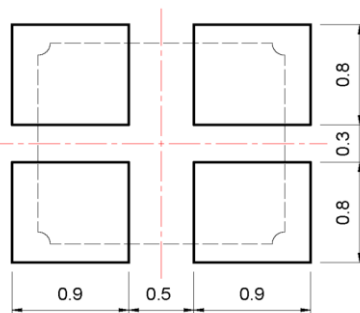

# SMD MHz Quartz Crystal Resonator 9S-Series (2016)

	°C	
	°C	

Visit website