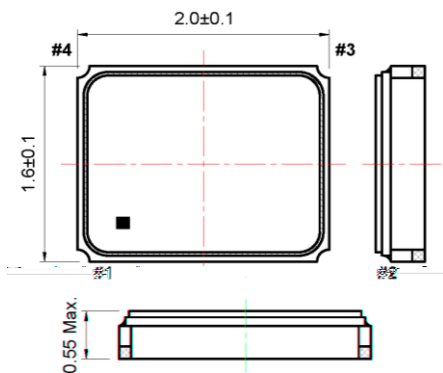

# SMD MHz Quartz Crystal Resonator 9S-Series (2016)

	°C	
	°C	

Visit website