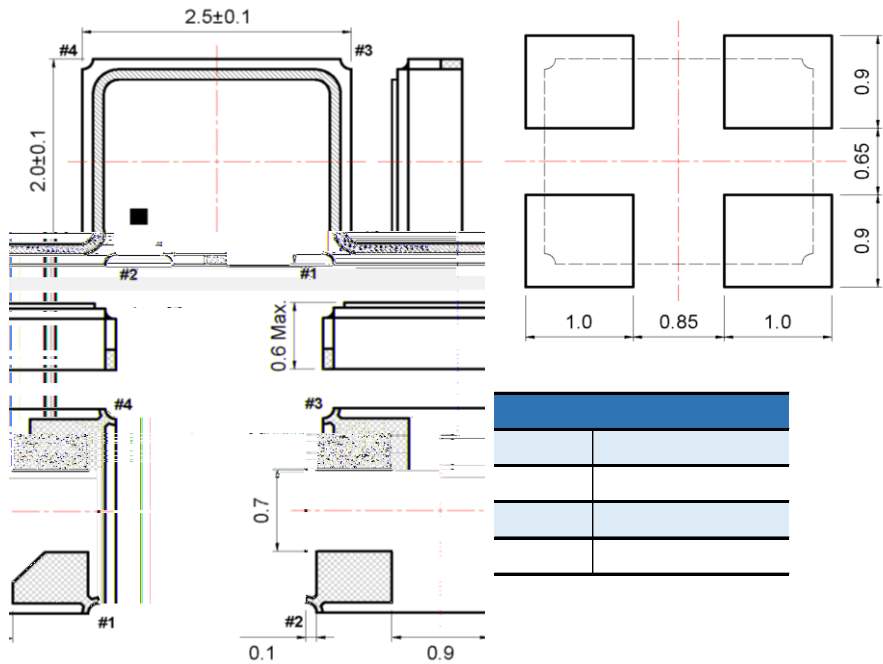

SMD MHz Quartz Crystal Resonator 2S-Series (2520)

	°C	
	°C	

°C	●	●	●

Visit website